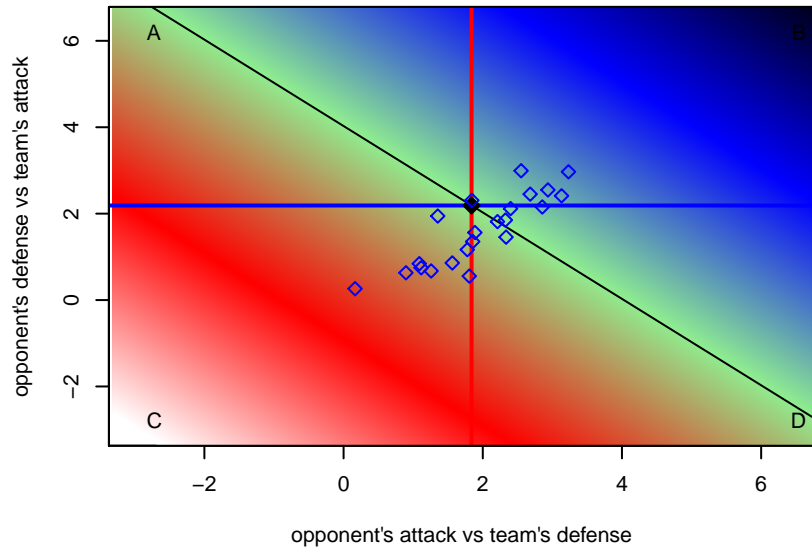

**attack and defense variance (black dot)
relative to other teams
and top 10 in region**

**attack and defense rating
relative to others at age
and all opponents in last 13 months**

**attack and defense rating
relative to others at age
and all opponents in last 13 months**

Performance relative to 13 month average

Performance relative to 13 month average

Distribution of opponents
 Red = Lose zone, Blue = Win zone, Green = Even
 Black line separates win/lose zones

lot. A=Neither has attack advantage, B=Opponent has both attack and defense advantage, C=Opponent has both attack and defense disadvantage, D=Both have