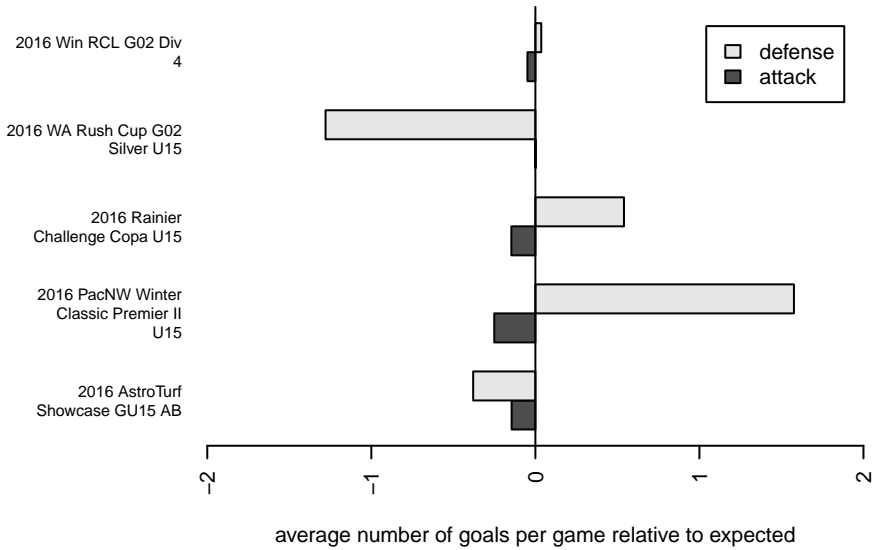

**attack and defense variance (black dot)
relative to other teams
and top 10 in region**

**attack and defense rating
relative to others at age
and all opponents in last 13 months**

**attack and defense rating
relative to others at age
and all opponents in last 13 months**

Performance relative to 13 month average

Performance relative to 13 month average

Distribution of opponents
 Red = Lose zone, Blue = Win zone, Green = Even
 Black line separates win/lose zones

lot. A=Neither has attack advantage, B=Opponent has both attack and defense advantage, C=Opponent has both attack and defense disadvantage, D=Both have