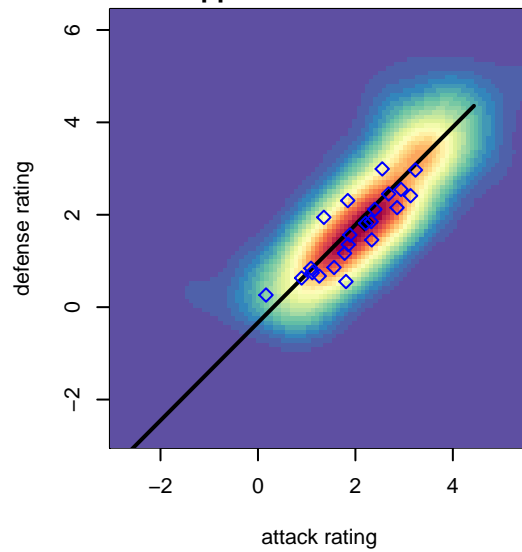

PacNW White G02

Pacific Northwest SC
 Tukwila, WA
 G02 total strength=1381
 attack=8.92 defense=6.29
 spr league = Win RCL G02 Div 4

alt names used:
 PacNW 02White
 PacNW G02 White C
 PACNW G02W (WA)
 PacNW G02 White
 PacNW G02 White C
 PacNW G02 White
 PacNW G02 White C

**attack and defense variance (black dot)
relative to other teams
and top 10 in region**

**attack and defense rating
relative to others at age
and all opponents in last 13 months**

**attack and defense rating
relative to others at age
and all opponents in last 13 months**

Performance relative to 13 month average

Performance relative to 13 month average

Distribution of opponents
 Red = Lose zone, Blue = Win zone, Green = Even
 Black line separates win/lose zones

lot. A=Neither has attack advantage, B=Opponent has both attack and defense advantage, C=Opponent has both attack and defense disadvantage, D=Both have