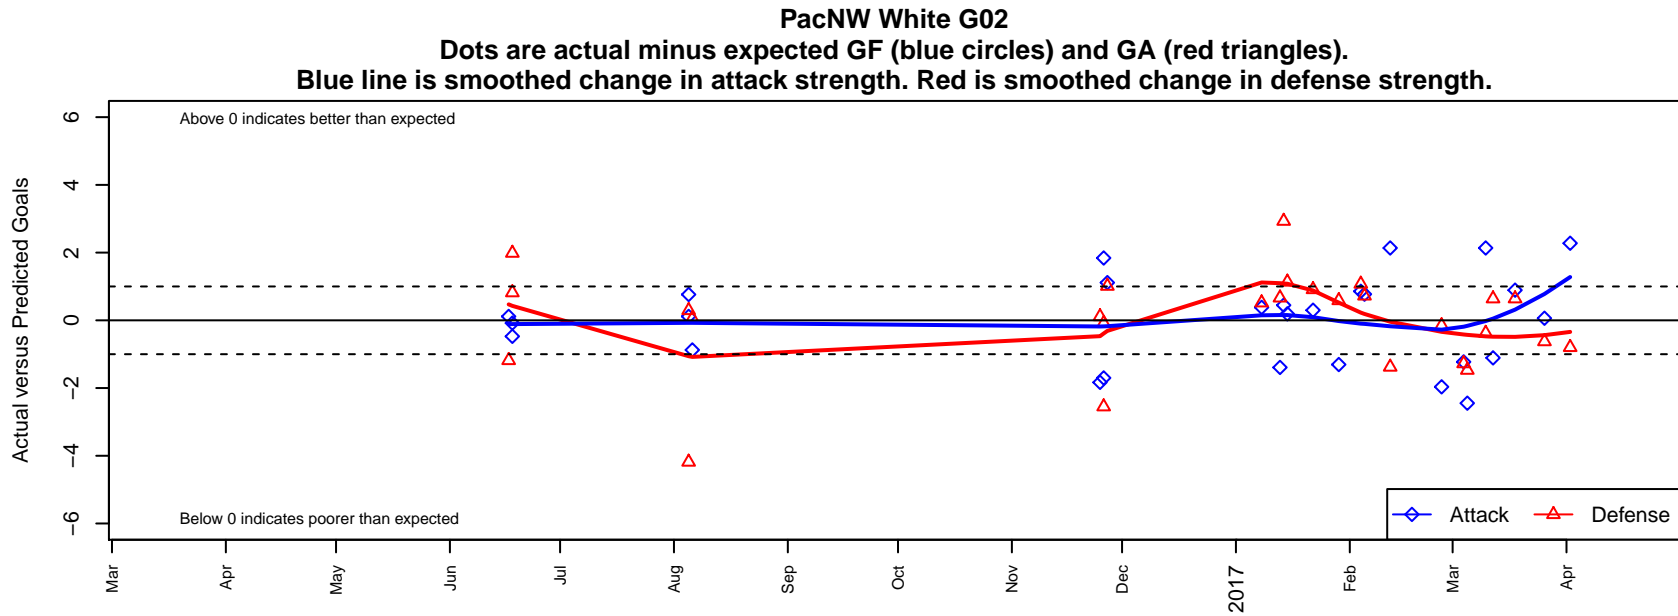

PacNW White G02

Pacific Northwest SC
 Tukwila, WA
 G02 total strength=1381
 attack=8.92 defense=6.29
 spr league = Win RCL G02 Div 4

alt names used:
 PacNW 02White
 PacNW G02 White C
 PACNW G02W (WA)
 PacNW G02 White
 PacNW G02 White C
 PacNW G02 White
 PacNW G02 White C

**attack and defense variance (black dot)
relative to other teams
and top 10 in region**

**attack and defense rating
relative to others at age
and all opponents in last 13 months**

**attack and defense rating
relative to others at age
and all opponents in last 13 months**

Performance relative to 13 month average

Performance relative to 13 month average

Distribution of opponents
 Red = Lose zone, Blue = Win zone, Green = Even
 Black line separates win/lose zones

lot. A=Neither has attack advantage, B=Opponent has both attack and defense advantage, C=Opponent has both attack and defense disadvantage, D=Both have