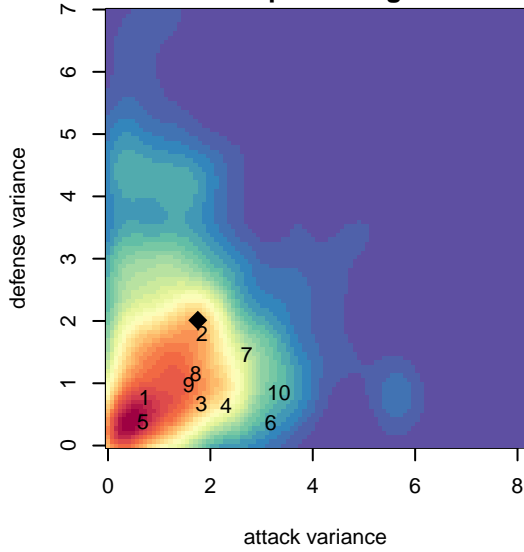

PacNW White G02

Pacific Northwest SC
 Tukwila, WA
 G02 total strength=1381
 attack=8.92 defense=6.29
 spr league = Win RCL G02 Div 4

alt names used:
 PacNW 02White
 PacNW G02 White C
 PACNW G02W (WA)
 PacNW G02 White
 PacNW G02 White C
 PacNW G02 White
 PacNW G02 White C

**attack and defense variance (black dot)
relative to other teams
and top 10 in region**

**attack and defense rating
relative to others at age
and all opponents in last 13 months**

**attack and defense rating
relative to others at age
and all opponents in last 13 months**

Performance relative to 13 month average

Performance relative to 13 month average

Distribution of opponents
 Red = Lose zone, Blue = Win zone, Green = Even
 Black line separates win/lose zones

lot. A=Neither has attack advantage, B=Opponent has both attack and defense advantage, C=Opponent has both attack and defense disadvantage, D=Both have