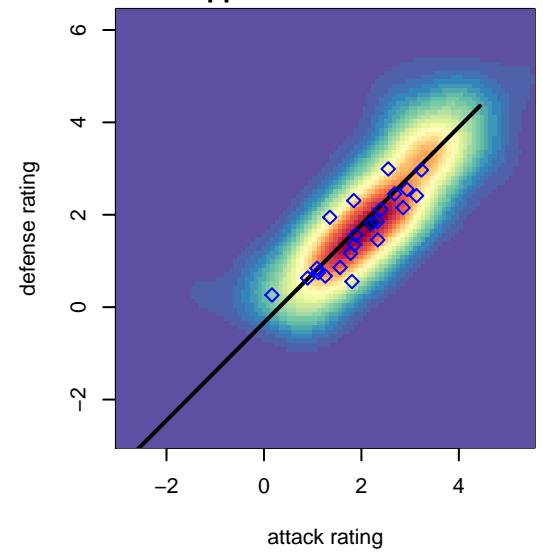

PacNW White G02

Pacific Northwest SC
 Tukwila, WA
 G02 total strength=1381
 attack=8.92 defense=6.29
 spr league = Win RCL G02 Div 4

alt names used:
 PacNW 02White
 PacNW G02 White C
 PACNW G02W (WA)
 PacNW G02 White
 PacNW G02 White C
 PacNW G02 White
 PacNW G02 White C

**attack and defense variance (black dot)
relative to other teams
and top 10 in region**

**attack and defense rating
relative to others at age
and all opponents in last 13 months**

**attack and defense rating
relative to others at age
and all opponents in last 13 months**

Performance relative to 13 month average

Performance relative to 13 month average

Distribution of opponents
 Red = Lose zone, Blue = Win zone, Green = Even
 Black line separates win/lose zones

lot. A=Neither has attack advantage, B=Opponent has both attack and defense advantage, C=Opponent has both attack and defense disadvantage, D=Both have